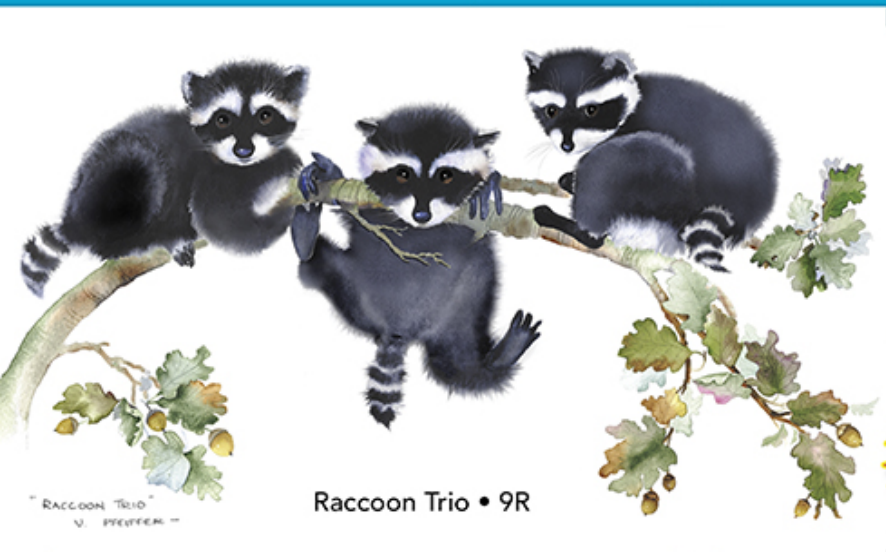

African Penguins • 29

Chicadee Lilac • 68

Fall Leaf Necklace 5U

Valerie's Designs  
are all available  
on canvas totes.

See page  
37 for more  
tote bag  
styles.

Q1000  
Natural  
Canvas tote

™ RACCOON TRIO™  
V. FREEMAN™