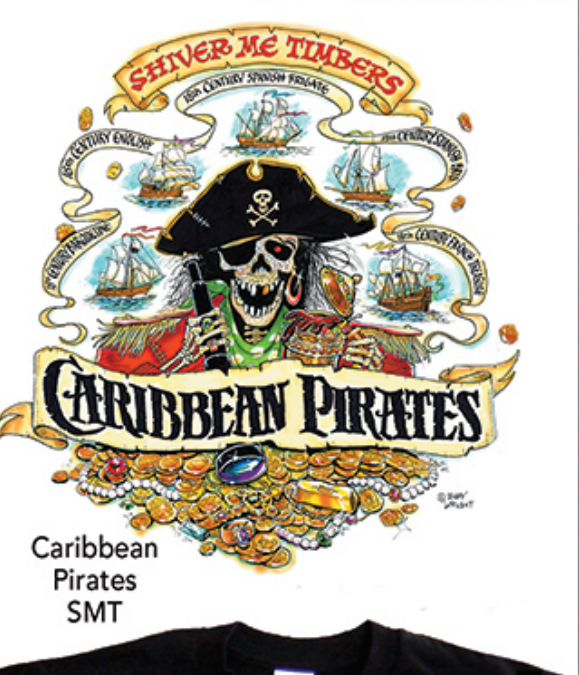

Octopus  
Garden  
OG

Vintage Shark • VS

**Best Seller**

**Best Selling Pirate Design!**

Captain Billy Bones • 82

No Evil Skellies • NES

Caribbean Pirates SMT

Wenches Rule WR