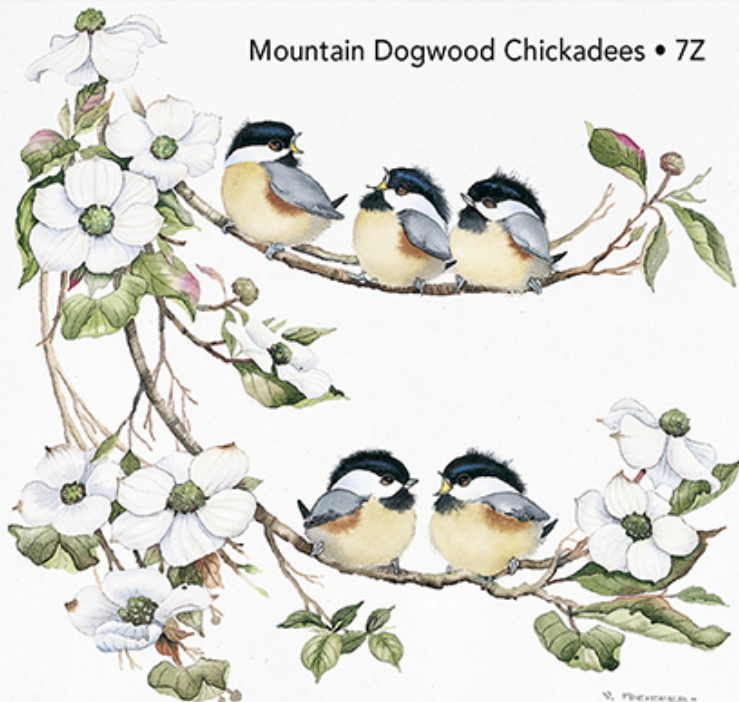

Chili Macaws • 5H

Mountain Dogwood Chickadees • 7Z