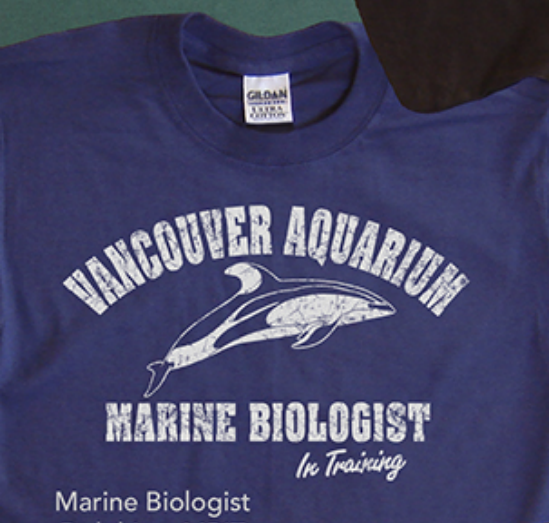

# Vintage Nature Designs

← RETURN TO INDEX | NEXT PAGE →

Let our Art Department design you a one color Vintage design for your Museum, Aquarium, School or Institute, etc. . .

Marine Biologist  
Octopus • MBIT

Zoologist in  
Training • ZIT

Marine Biologist  
Sea Turtle • MBIT

Paleontologist  
In Training  
T-Rex • PIT

Marine Biologist  
Dolphin • MBIT

Paleontologist  
In Training  
Triceratops • PIT

Marine Biologist Sting Ray • MBIT